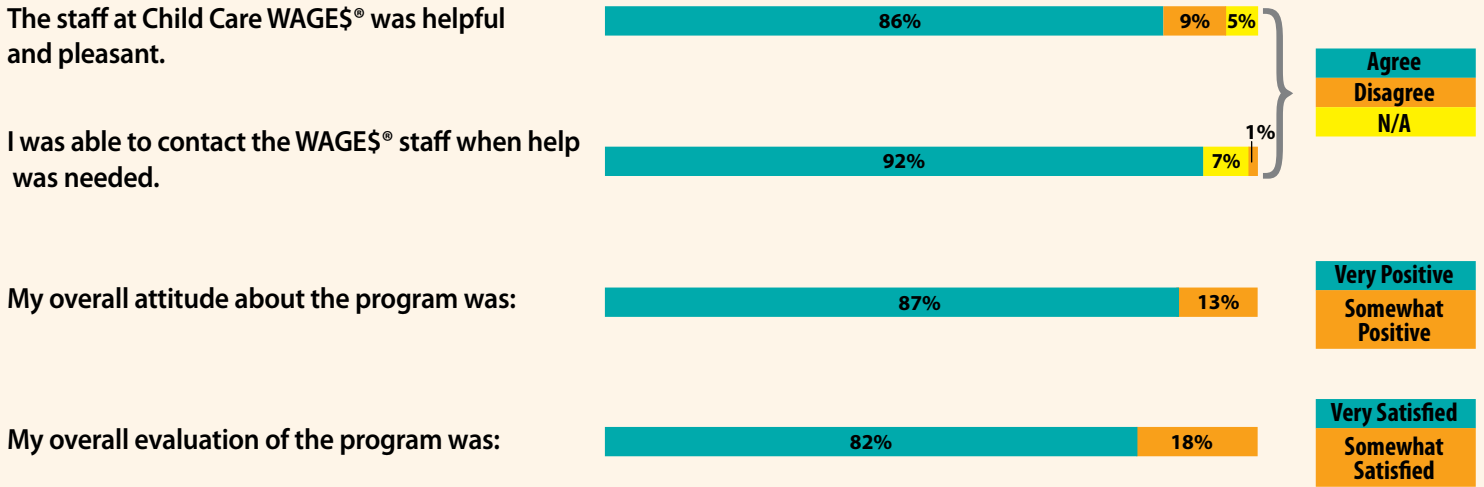

Child Care WAGE\$® Florida Project

2008/2009 Child Care Center Evaluation Responses

Total number of responses: 338

Directors reported that WAGE\$ has benefited their child care program by: